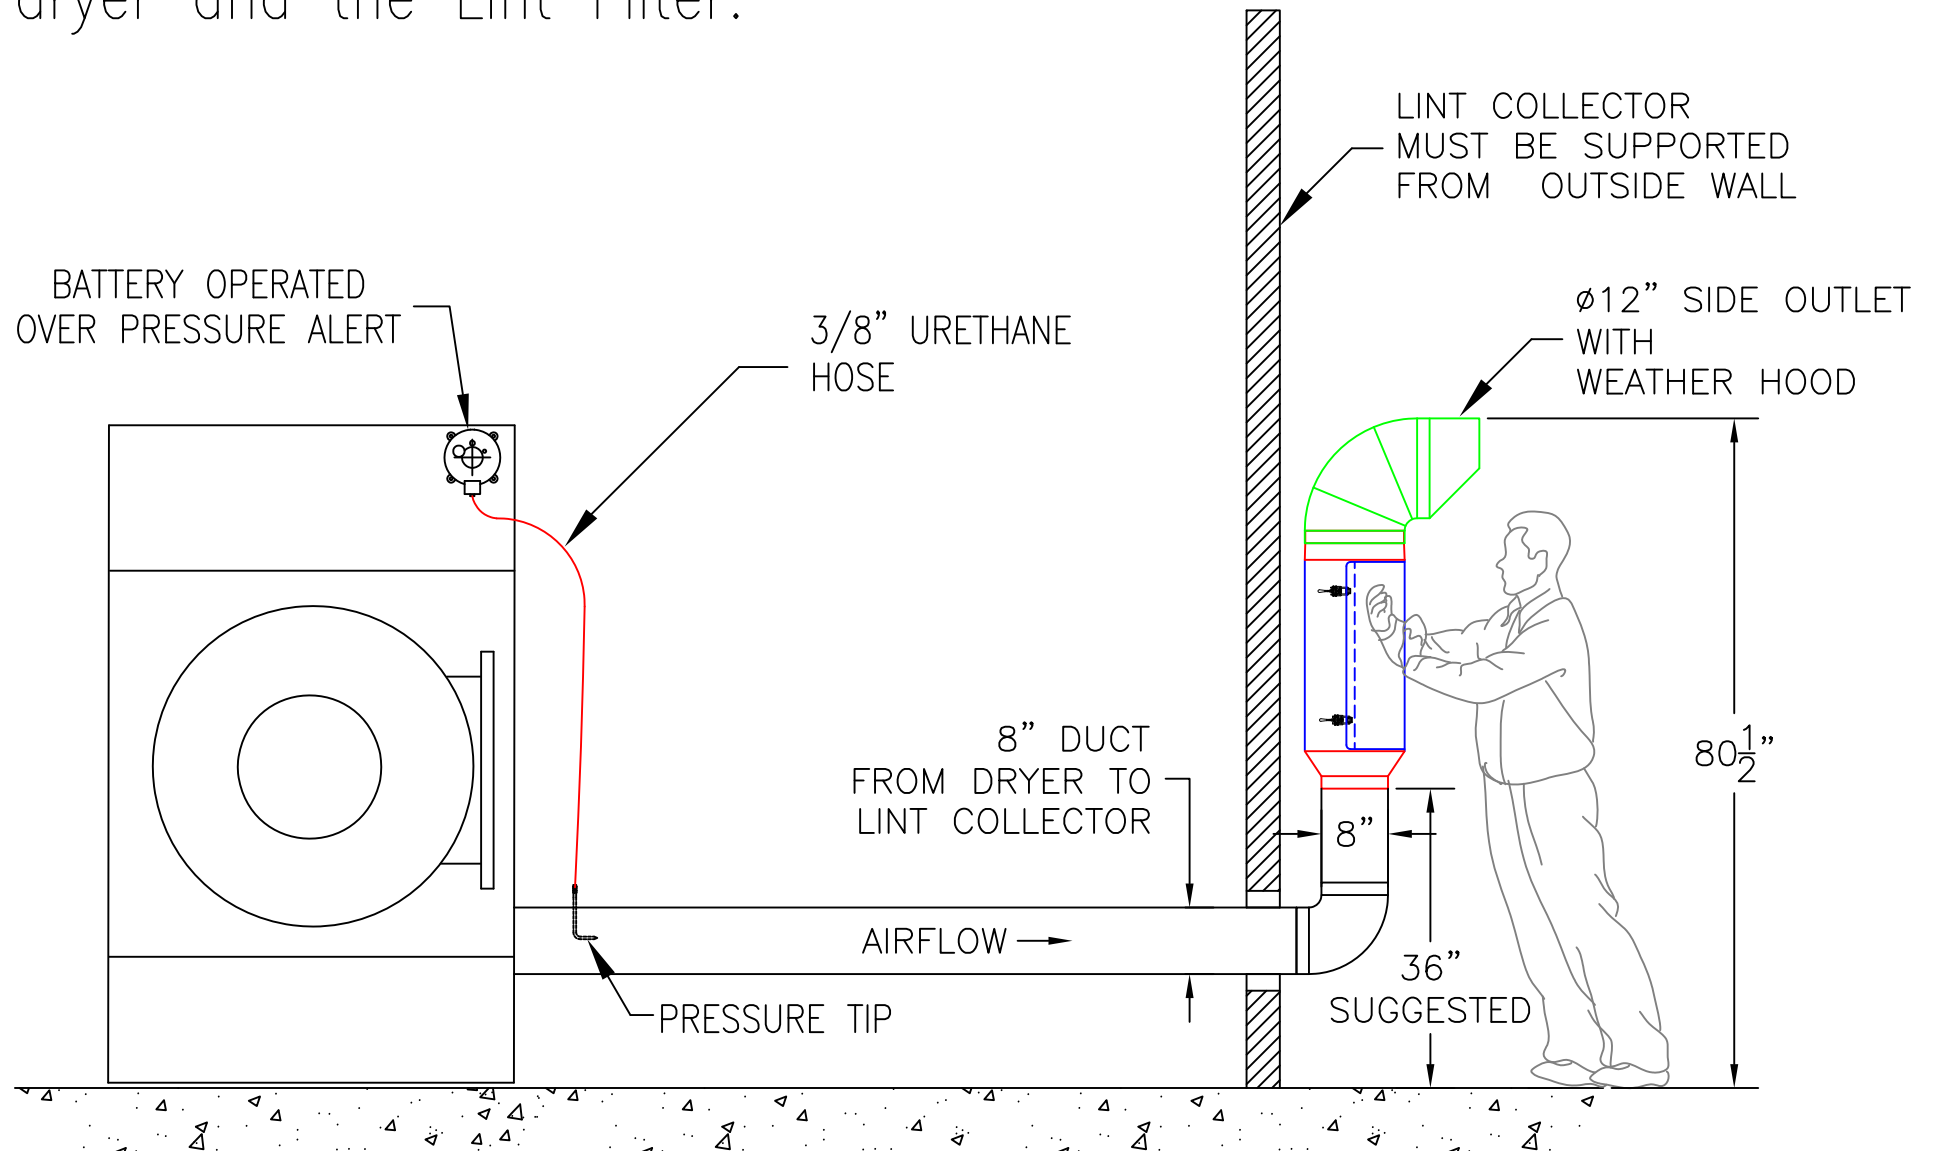

Run urethane hose from Over Pressure Alert to pressure tip.  
Pressure tip for OPA should be mounted in exhaust duct between  
dryer and the Lint Filter.

(1) 8-12 LINT LASSO OUTDOOR WALL VERT- BDPS  
CLEAN CYCLE SYSTEMS 6/17/20